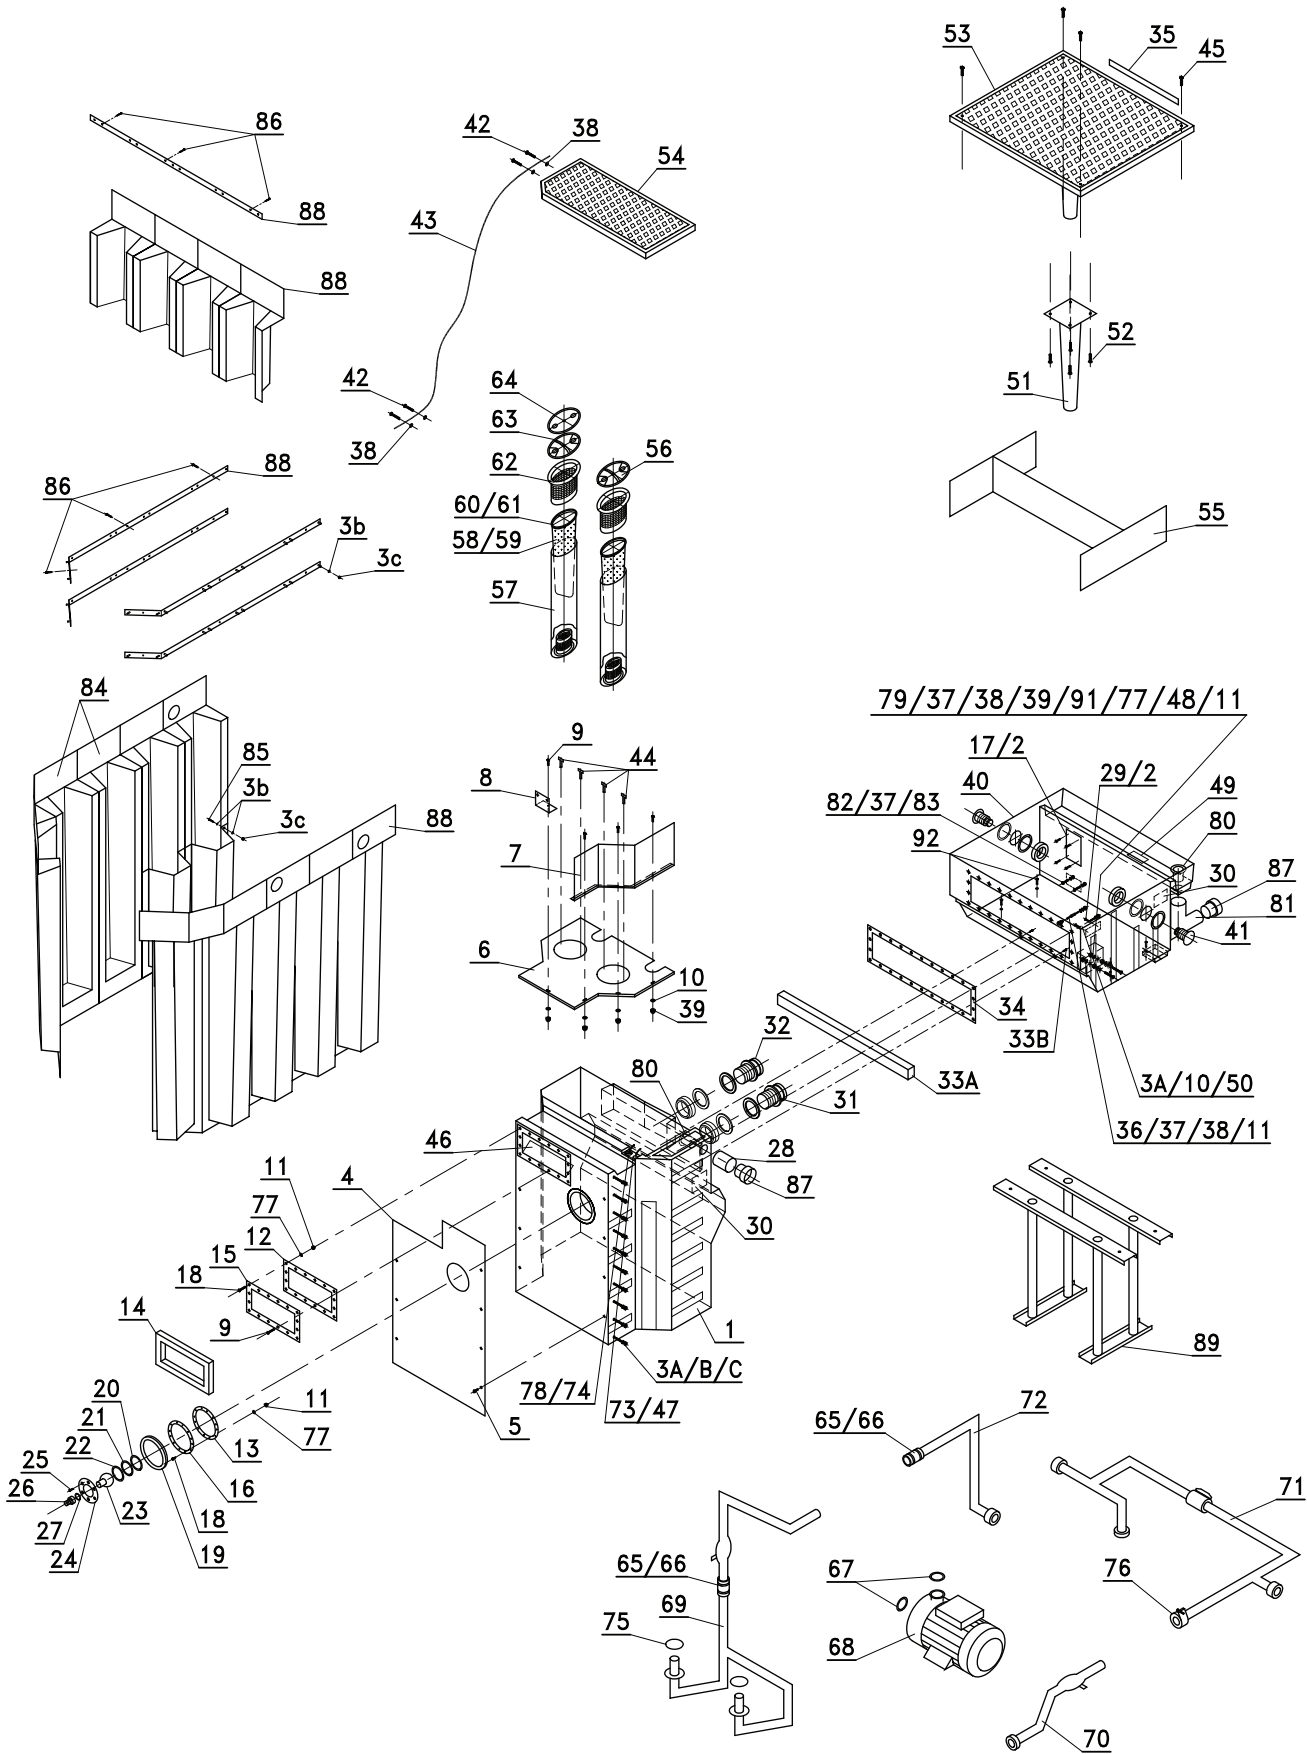

FILTRATION PANEL 2000 USA [05/04 ->]

FILTRATION PANEL 2000 USA [05/04 ->]

Ref.	Item designation	Qty	Code	Ref.	Item designation	Qty	Code
1	F.P. 2000 P2 USA white, body	1	90123	47	Clear hose ø3mm	1.50ml	09075
	F.P. 2000 P2 USA grey, body		90124	48	Ground eye Lug	4	09278
	F.P. 2000 P3 USA white, body		90121	49	Label, Grounding US	1	16603
	F.P. 2000 P3 USA grey, body		90122	50	Nut, M8, stainless steel A4	26	09017
2	Rivet, St. Steel Gostop, 4x16	6	16479	51	Reinforcement pin PF2000 P2 USA white	1	90116
3a	Threaded tip M8 A2	46	90004		Reinforcement pin PF2000 P2 USA grey		90115
3b	Flat washer AC Zn ø8 LL	100	09649		Reinforcement pin PF2000 P3 USA white		90113
3c	Bolt AC Zn M8	84	09651		Reinforcement pin PF2000 P3 USA grey		90114
4	Lining sheet PF2000 USA	1	90112	52	Screw, st. steel TRL 8x25 A4	4	09220
5	Slotted st. st. screw TF 8x12 A2	7	08953	53	Technical department lid PF2000	1	08947
6	Spacer PF2000	1	08945		Technical depart. lid PF2000 grey		90125
7	Lateral spacer PF2000	1	08956	54	Front lid PF2000	1	08948
8	Spacer retainer, PF2000	1	08957		Front lid PF2000 grey		90126
9	Screw, st. steel TF 6x35	6	09814	55	Technical department		
10	St. steel flat washer A4 D8 LL	30	09250		blocking kit, PF2000	1	08922
11	Nut, M6, stainless steel	29	09026	56	Skim-vac non perforated	1	09752
12	Seal, flange skimmer, double	1	09762	57	Filter-holder, injected unit 97	2	09145
13	Seal flange, liner disch. PFI PF2000	1	08978	58	Filtration bag 15 microns	2	08050
14	Flange skimmer cover, double	1	90053	59	Filtration bag 30 microns	2	08070
15	Screw Flange skimmer, double	1	09763	60	Ring, filtration bag, internal	2	09576
16	Flange, liner discharge PFI PF2000	1	08981	61	Ring, filtration bag, external	2	09765
17	Identification plate PF98 USA/UL	1	90109	62	Basket, white	2	01604
18	Screw, st. steel TF 6x30	24	09793	63	Skim-vac perforated	1	09073
19	Flange cover, liner disch. PFI PF2000	1	90201	64	Regulator	1	08053
20	Rubber seal, th. 9 mm	1	09586	65	Rubber coupling ø63mm	2	01747
21	Rubber seal, th. 1.5mm	1	09817	66	Flexinox collars 13-60/80mm	4	01750
22	Seal, Teflon	1	09024	67	O-ring ø67mm	2	09022
23	Spherical joint	1	09021	68	Pump	1	
24	Flange, nozzle	1	09020	69	Suction kit, filtration unit		
25	Screw, st. steel sheet, TF 5.5x25.4	6	09797		side, 2000 std	1	08943
26	Drain connection fitting	1	01749	70	Discharge kit, filtration unit		
27	Rubber seal, drain fitting (ø43x34x5mm)	1	09818		side 2000 std	1	08939
28	Bushing ø50	1	01703	71	By-pass PF2000S	1	08942
29	Plate "Copper Wire only"	1	09266	72	Suction pipe, pump side, GIM / PF2000S	1	08937
30	Label "Mandatory drain connection"	2	09700	73	Pneumatic switch (with nut: M6 + ø6 St. Steel. washer)	1	09074
31	Wall bushing D75	1	09294	74	Clear hose ø6mm	0.50ml	09078
32	Smooth wall bushing D63	1	08994	75	Rubber seal, filter-holder, bottom	2	09761
33a	Rafter PF2000 1045x50x70	1	08952	76	Tightening collar ø75, red	1	09837
33b	Screw VBA A4 5x30 TF Pozidrive	3	09498	77	Star washer	28	09397
34	Securing seal CT PF th. 8mm	1	08951	78	Air switch	1	09076
35	Label "Caution: Shock Hazard"	1	09269	79	Screw St. steel A4 TCL 6x45 F	2	16695
36	Clear wall bushing	1	09293	80	End piece, smooth, D50 male + grille	2	90110
37	Fiber washer 8x13mm	5	09582	81	ø50 PVC elbow, F/F 90°	1	01701
38	St. steel flat washer A4 D6	13	09005	82	Screw, Nylon, TC 6x25 F	2	16607
39	St. steel self locking nut M6 A4	6	09200	83	Nut, Nylon, M6	4	16608
40	Tech. depart. PF2000 P2 USA white	1	90119	84	Chimneys, PP, clips	5	00951
	Tech. depart. PF2000 P2 USA grey		90120	85	Screw Ac Zn TH 8x30	16	09650
	Tech. depart. PF2000 P3 USA white		90117	86	Screw St. steel TRL 8x16	15	09667
	Tech. depart. PF2000 P3 USA grey		90118	87	USA reducer 2"/50	2	90162
41	By-pass, USA overflow wall bushing	2	90036	88	PF2000S/USA retaining chimney kit	1	90204
42	Screw, St. Steel TF 5.5x25.4	4	09794	89	Technical compartment support		
43	Strap	1	09277		PF2000, all versions	1	90205
44	Bowl block pin	4	08921	90	Screw St. steel A4 TF 6x45	2	09647
45	Screw, st. steel TRL 8x60 A2	4	90041	91	Nylon spacer	2	09251
46	Skimmer weir, double	1	08001	92	Rivet, Gostop, 4.8x21 A2	4	90308